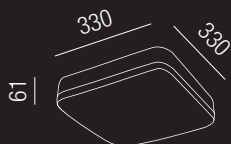

Sky, 230V LED 24W, 2160lm, 3000K

Aluminium, Diffuser weiß matt

Bestell-Nr. Euro
57475/35-W 65,00

Sky, 230V LED 40W, 3600lm, 3000K

Aluminium, Diffuser weiß matt

Bestell-Nr. Euro
57475/60-W 130,00

Questo, 230V LED 30W, 2500lm, 3000K

Diffuser Polycarbonat weiß

Bestell-Nr. Euro
80626/33 28,00

Preise exklusive gesetzlicher MwSt.

**Aktion vom 20.11.2023 -
24.11.2023 gültig!**
solange der Vorrat reicht!