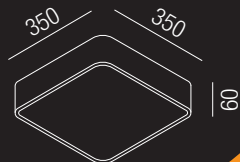

Sky, 230V LED 24W, 2160lm, 3000K 

Aluminium, Diffuser weiß matt

Bestell-Nr. Euro
57475/35-W 65,00

Sky, 230V LED 40W, 3600lm, 3000K 

Aluminium, Diffuser weiß matt

Bestell-Nr. Euro
57475/60-W 130,00

Questo, 230V LED 30W, 2500lm, 3000K 